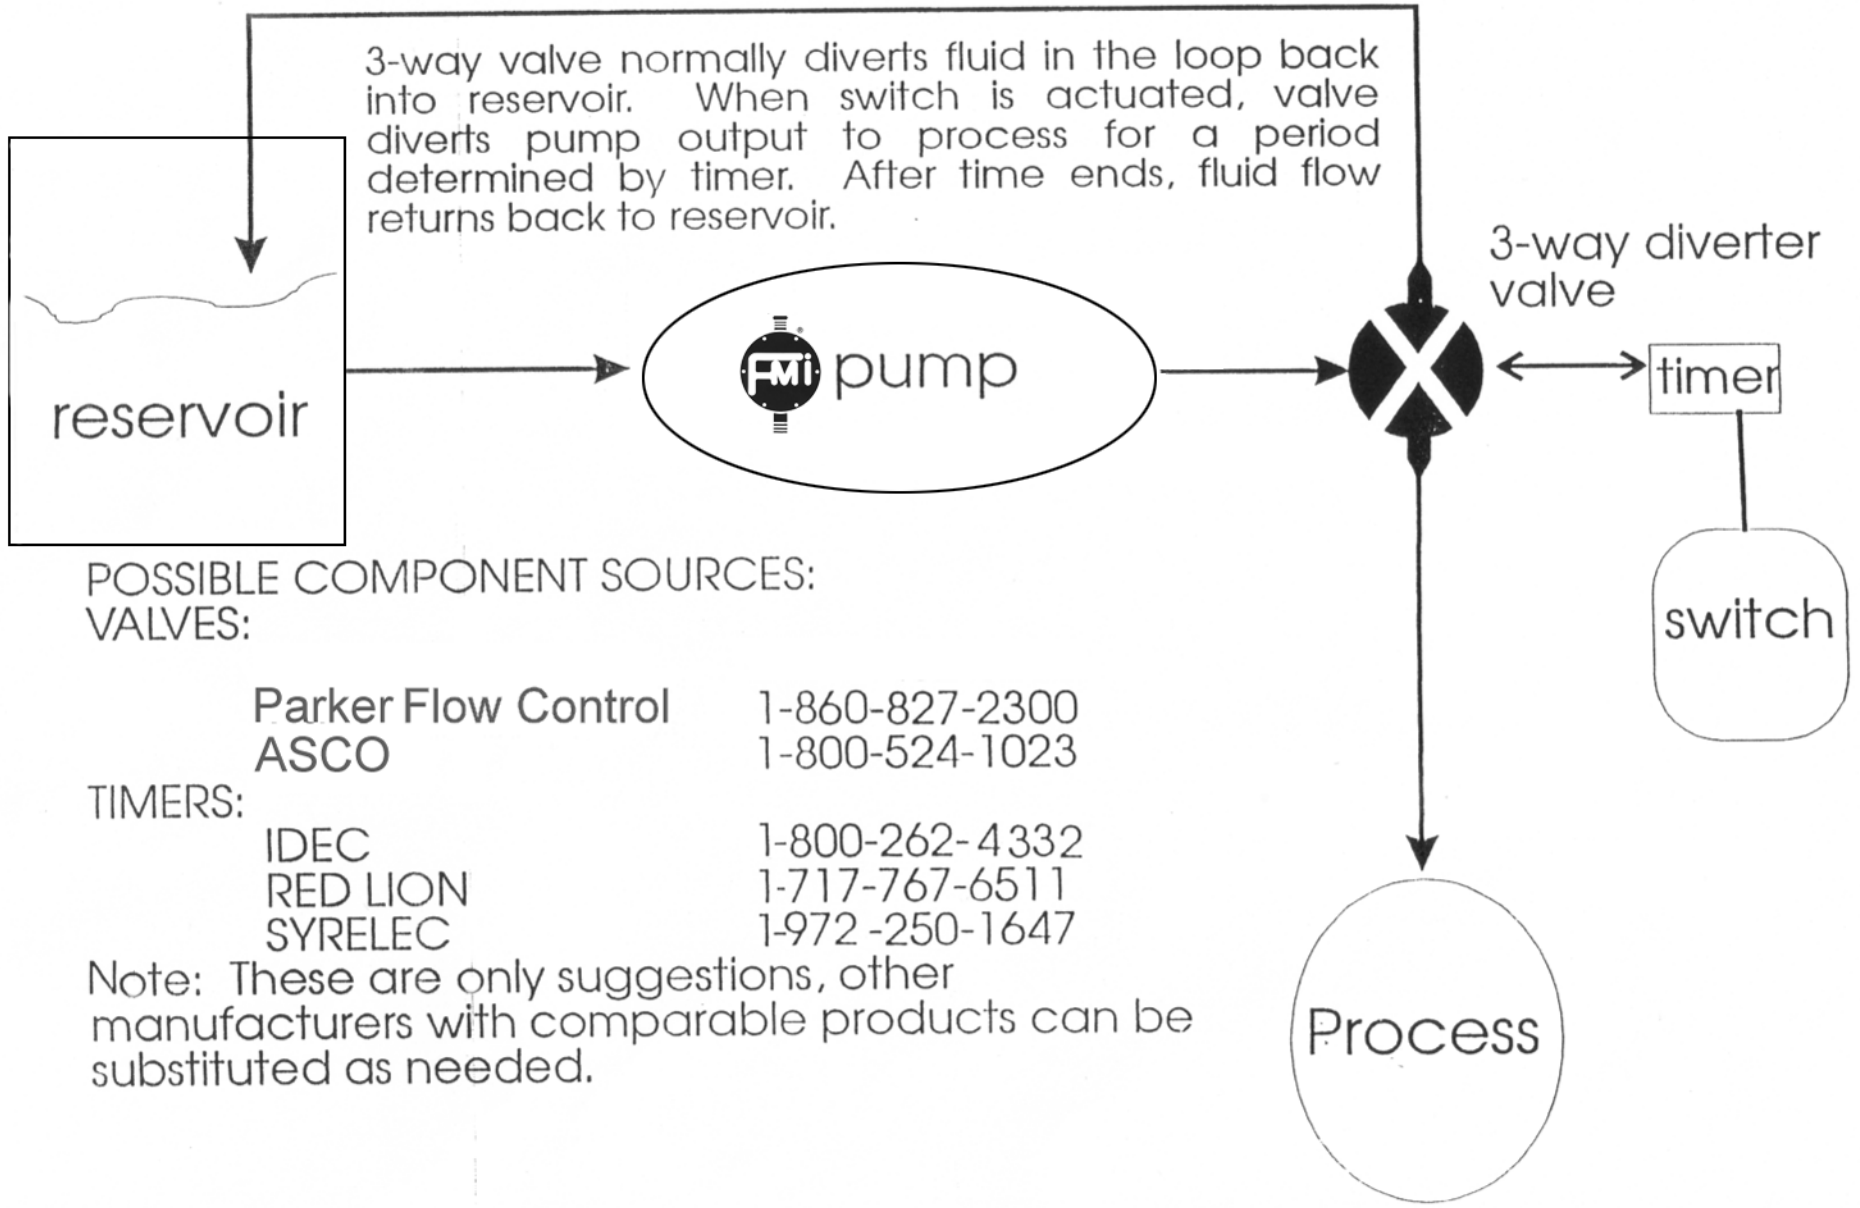

# 3-WAY DIVERTER VALVE APPLICATION NOTE

POSSIBLE COMPONENT SOURCES:  
VALVES:

Parker Flow Control	1-860-827-2300
ASCO	1-800-524-1023

TIMERS:

IDEC	1-800-262-4332
RED LION	1-717-767-6511
SYRELEC	1-972-250-1647